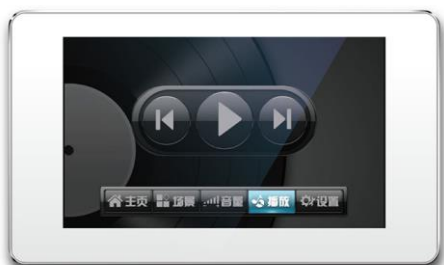

5-Inch LCD Touch Screen Network Volume Control Wall Plate

SHENZHEN S-TRACK SCIENCE & TECHNOLOGY CO., LTD. is one of China's top three pro audio factories. S-TRACK® has addressed over 2000 cases, passed to over 50 countries, and got over 100 awards. S-TRACK® 5-Inch LCD Touch Screen Network Volume Control Wall Plate(P5) supports PoE or 12V adapter power supply and hot backup; the core processor is CORTEX-M3 core + high speed FPGA.

S-TRACK® 5-Inch LCD Touch Screen Network Volume Control Wall Plate(P5) Product Introduction:

S-TRACK® 5-Inch LCD Touch Screen Network Volume Control Wall Plate(P5) Support offline setting interface button display status, button name; support background music playback; network control processor with no distance limitation. S-TRACK® 5-Inch LCD Touch Screen Network Volume Control Wall Plate (P5) is capacitive touch screen control with standard tcp/ip protocol transmission, eliminating the need to set up the panel on the PC side.

S-TRACK® 5-Inch LCD Touch Screen Network Volume Control Wall Plate(P5) Product Parameters:

Size	5.5
Resolution	800*480px

Color	64K colors, 16-bit RGB
★Communication Interface	RJ45
Communication Protocol	tcp/ip
Touch	Capacitive
Power Consumption (Backlight On)	170mA@5V
Power Consumption (Backlight Off)	71mA@5V
Input Voltage	5~15V
Effective Display Size of Screen (L*W)	108mm*65mm
Product size (L*W*H)	146.0mm*86.0mm*27.0mm
Product Net Weight	130g
Full-screen Picture Update Time	19ms
Single Color Clear Screen Time	2.5ms
Text Display Speed (16*16 dot matrix)	0.35ms
Display Type	TFT LCD
Brightness (cd/m ²)	300
Backlight Tube	LED
Backlight Life (Average)	>30,000 hours